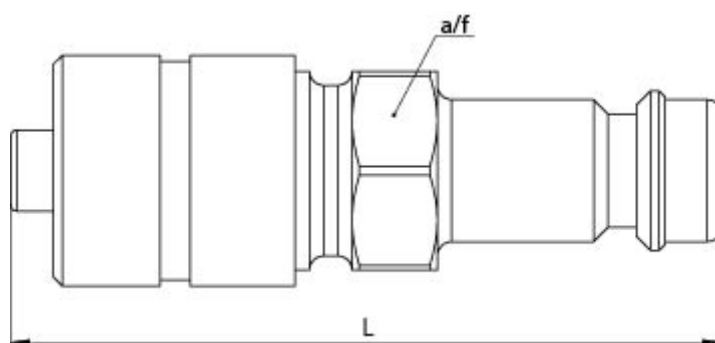

Data Sheet

Article number: 586244580

Description: Plug for coupling, w. push-in $\text{\O}6 \times 4$
NW 7.8

Measures

A/F	= 12
Length	= 34
Tube diameter	= $\text{\O}6 \times 4$